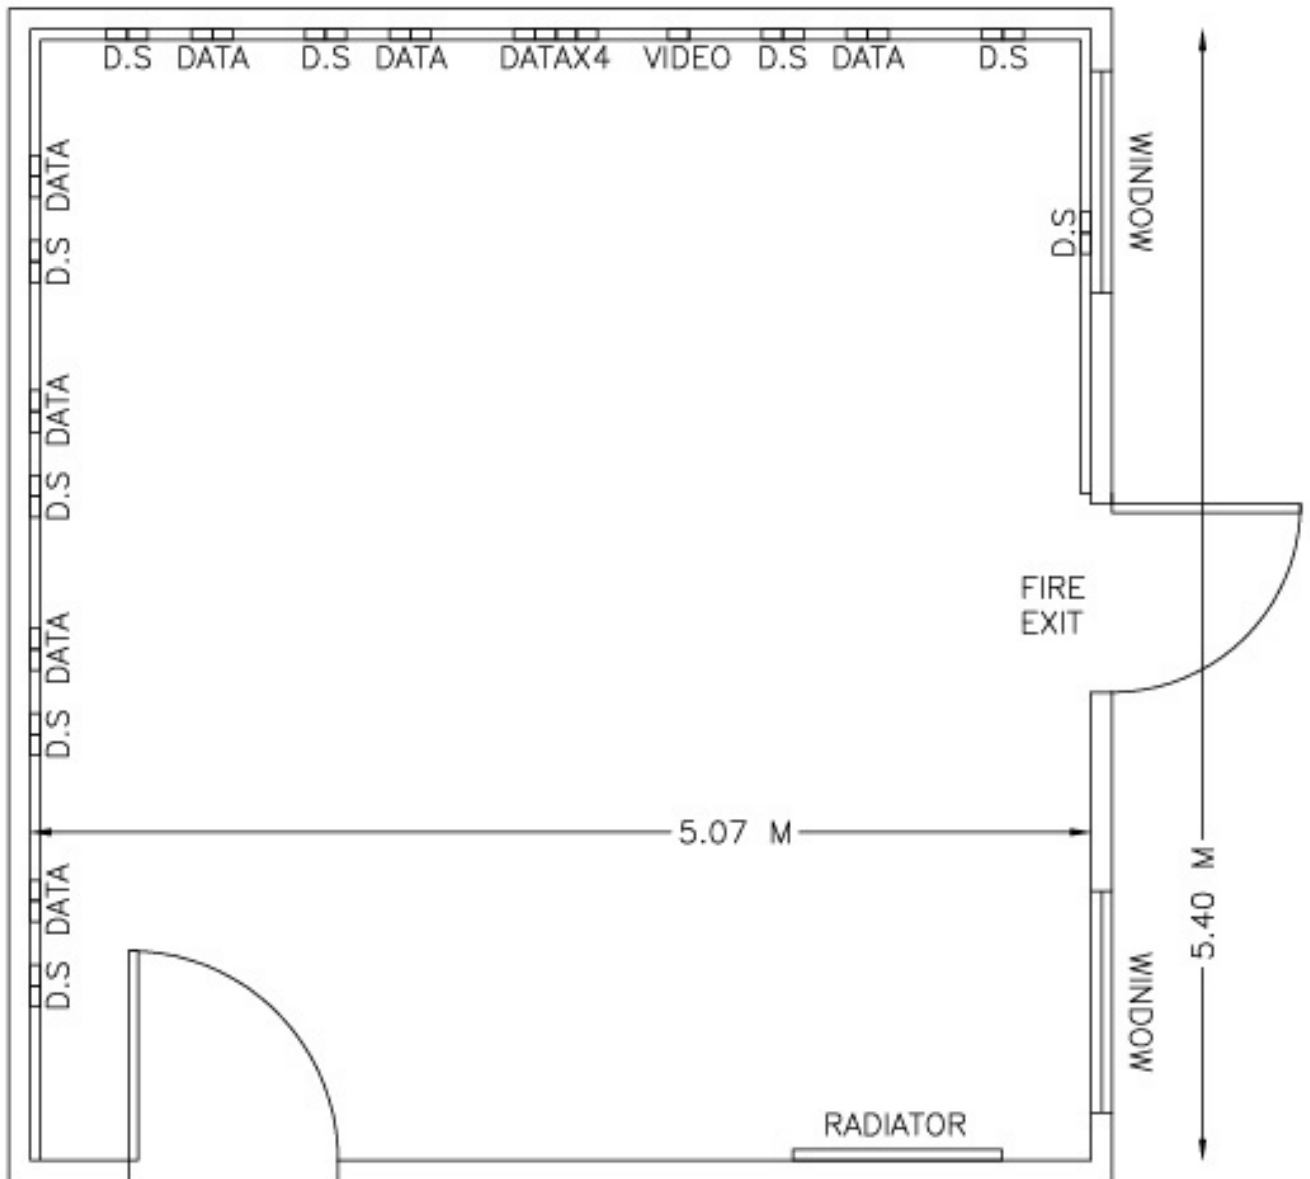

North East Business and Innovation
Centre Ltd (BIC), Wearfield, Enterprise
Park East, Sunderland, SR5 2TA

TITLE

PIER SUITE PLAN