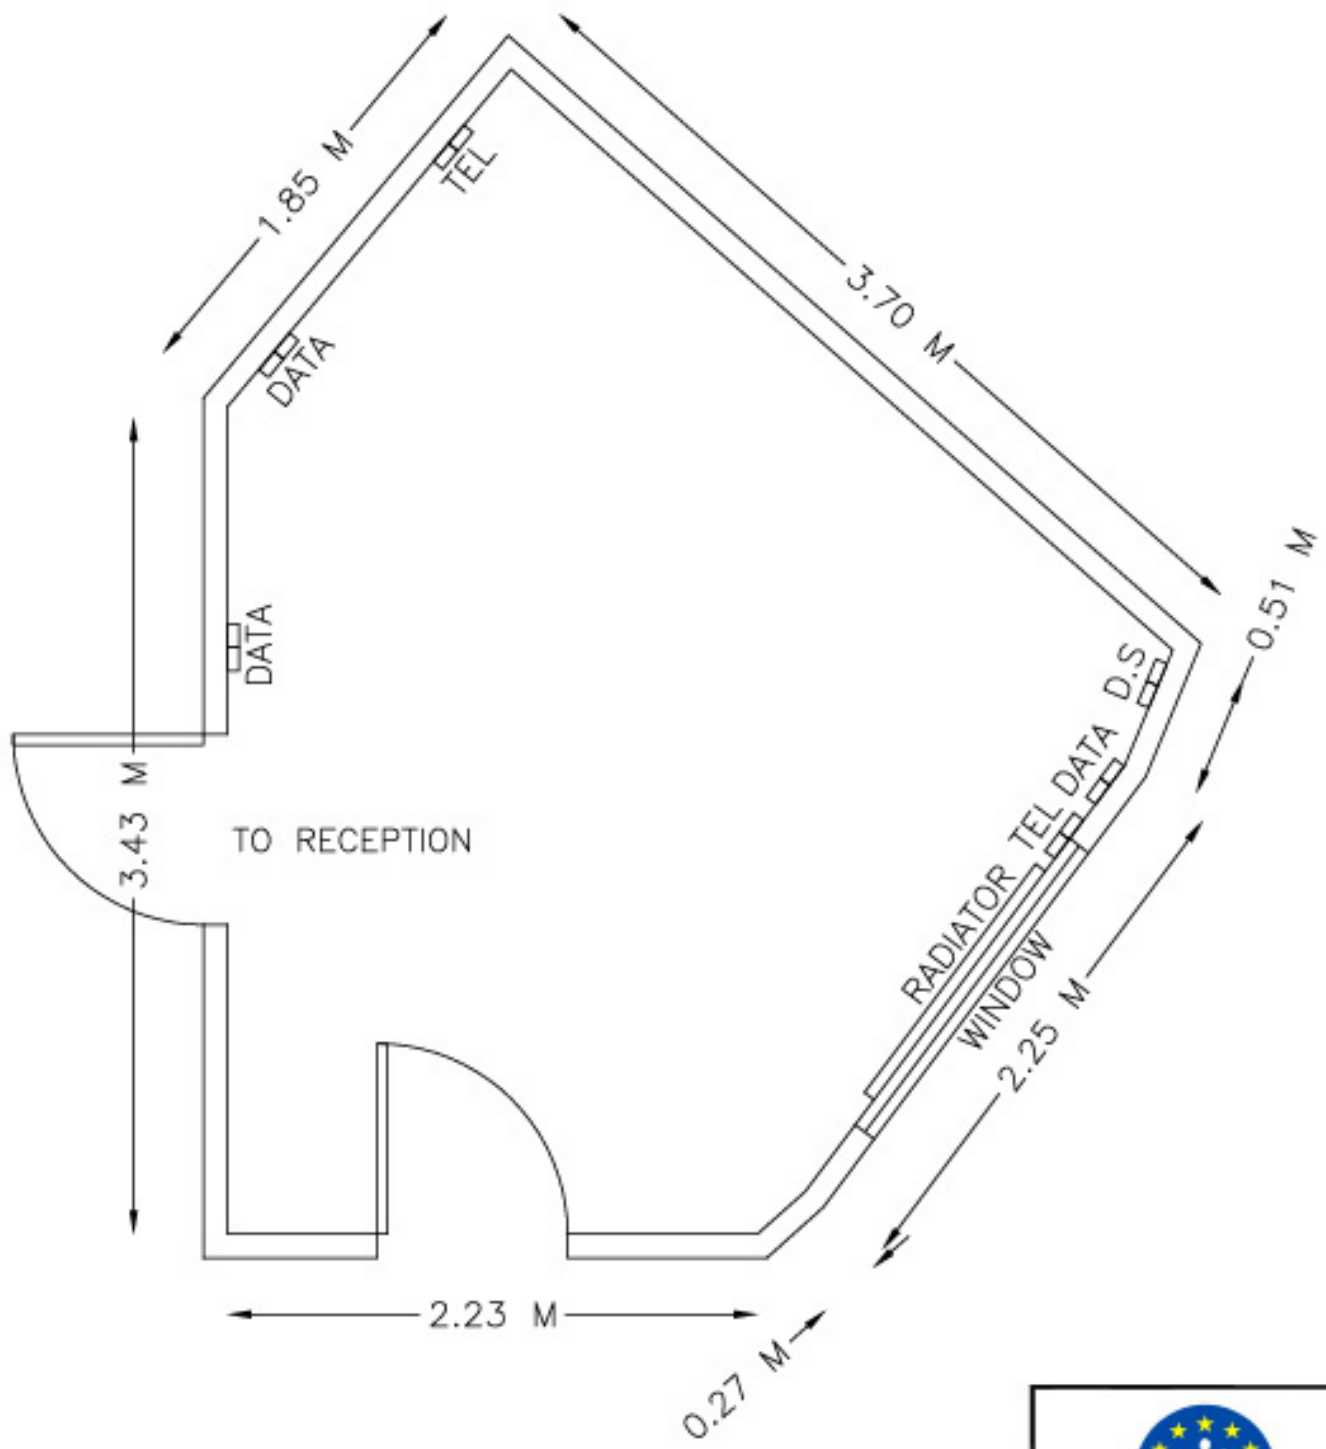

North East Business and Innovation  
Centre Ltd (BIC), Wearfield, Enterprise  
Park East, Sunderland, SR5 2TA

TITLE  
CROWN SUITE

North East Business and Innovation  
Centre Ltd (BIC), Wearfield, Enterprise  
Park East, Sunderland, SR5 2TA

TITLE  
INTERVIEW ROOM  
REVISION 1

North East Business and Innovation  
Centre Ltd (BIC), Wearfield, Enterprise  
Park East, Sunderland , SR5 2TA

TITLE  
MENVIL SUITE

North East Business and Innovation  
Centre Ltd (BIC), Wearfield, Enterprise  
Park East, Sunderland, SR5 2TA

TITLE

PIER SUITE PLAN

North East Business and Innovation  
Centre Ltd (BIC), Wearfield, Enterprise  
Park East, Sunderland , SR5 2TA

TITLE

THOMPSON SUITE  
PLAN