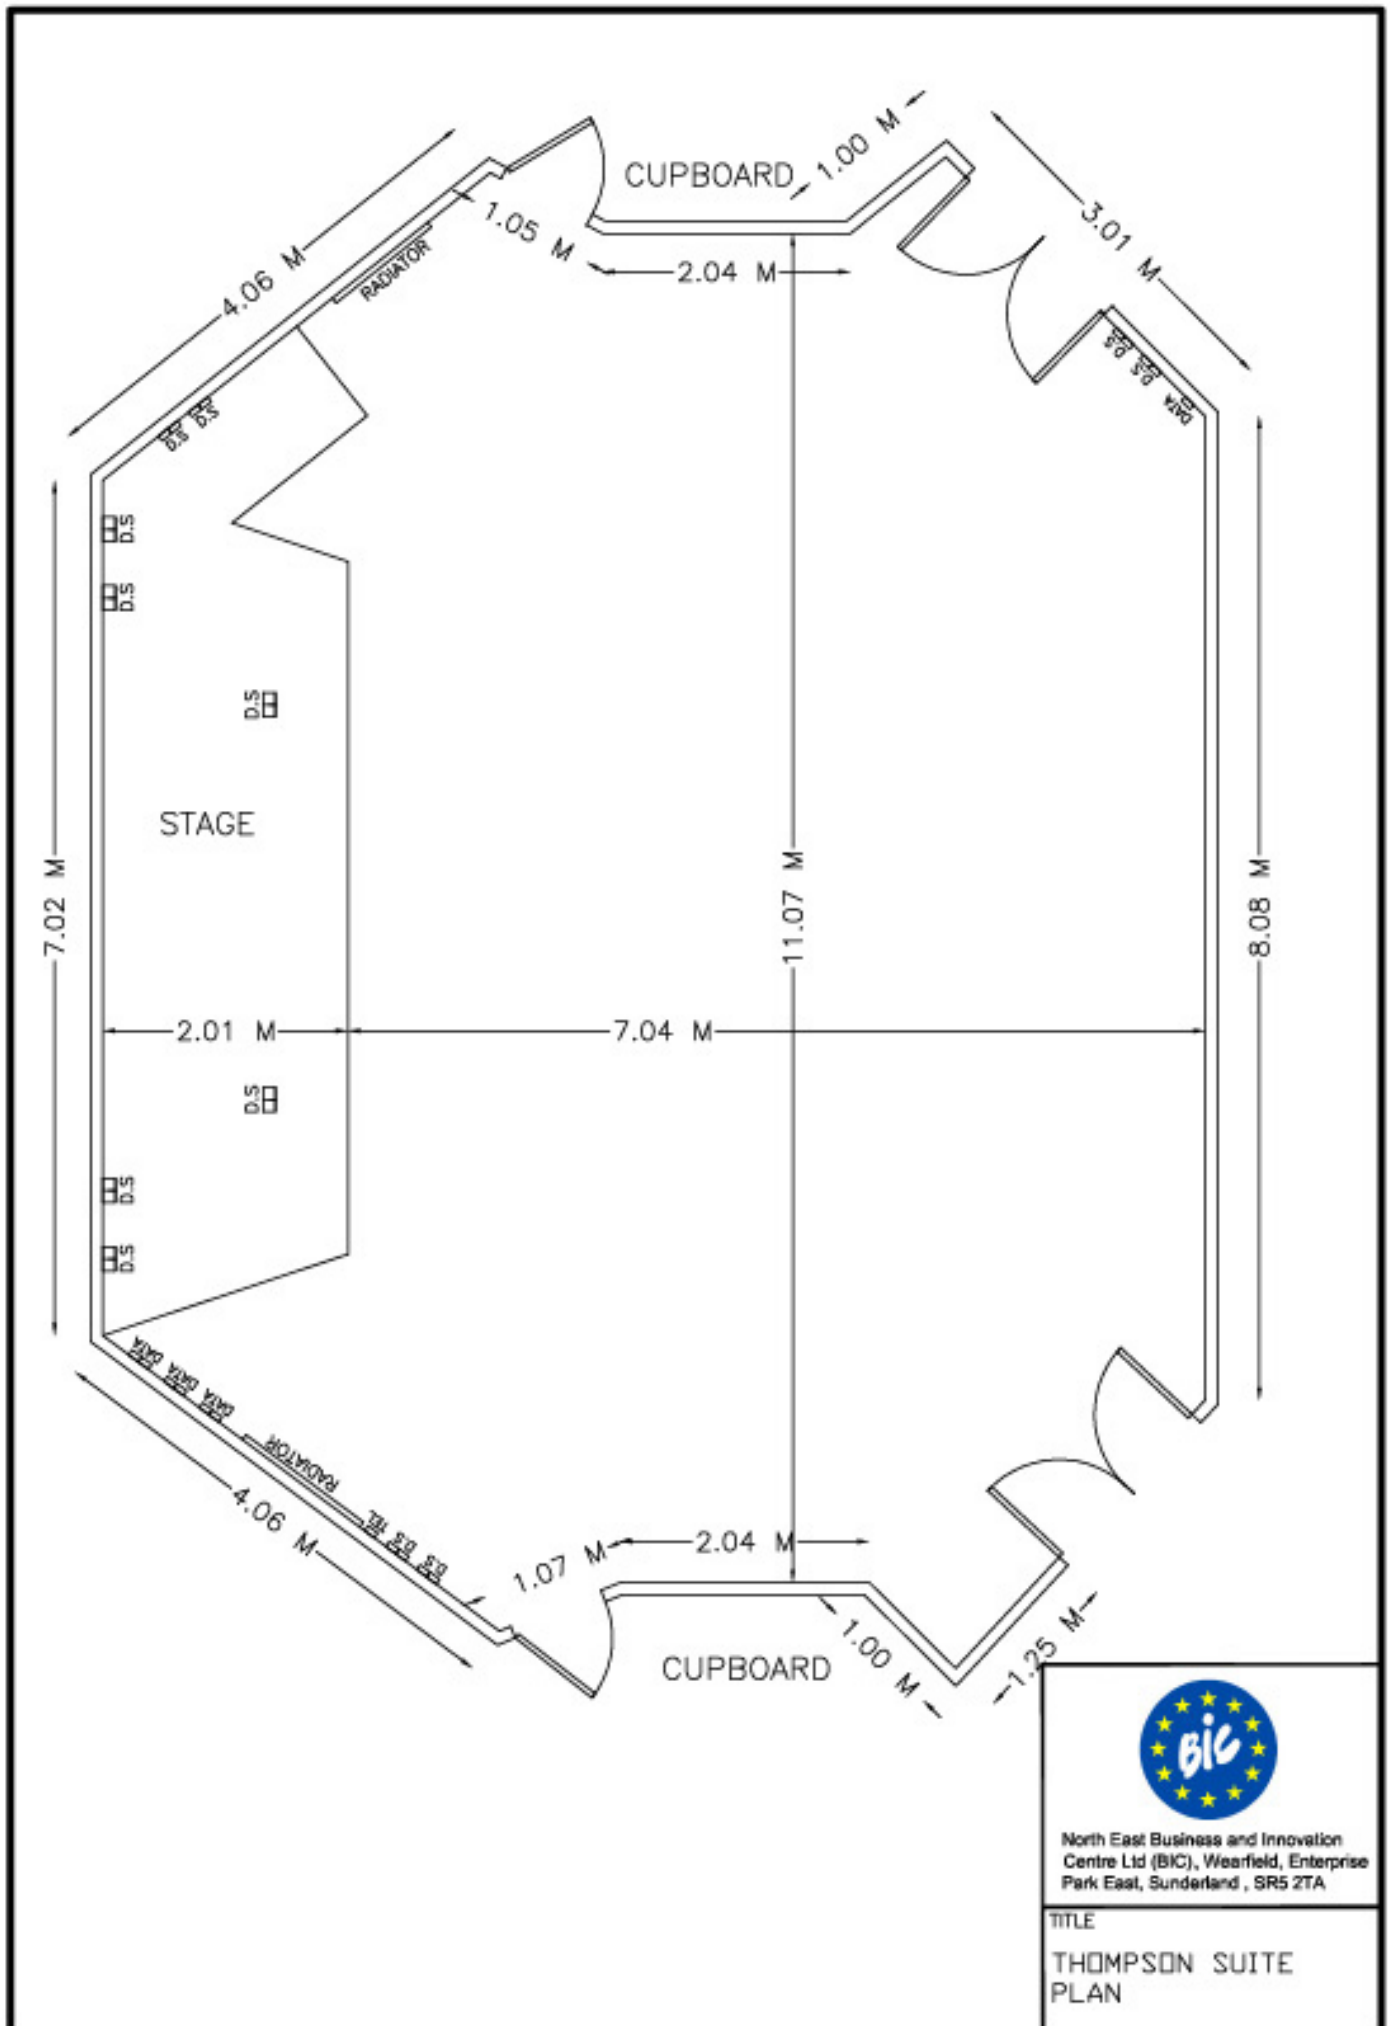

TITLE

PIER SUITE PLAN

North East Business and Innovation  
Centre Ltd (BIC), Wearfield, Enterprise  
Park East, Sunderland , SR5 2TA

TITLE

THOMPSON SUITE  
PLAN