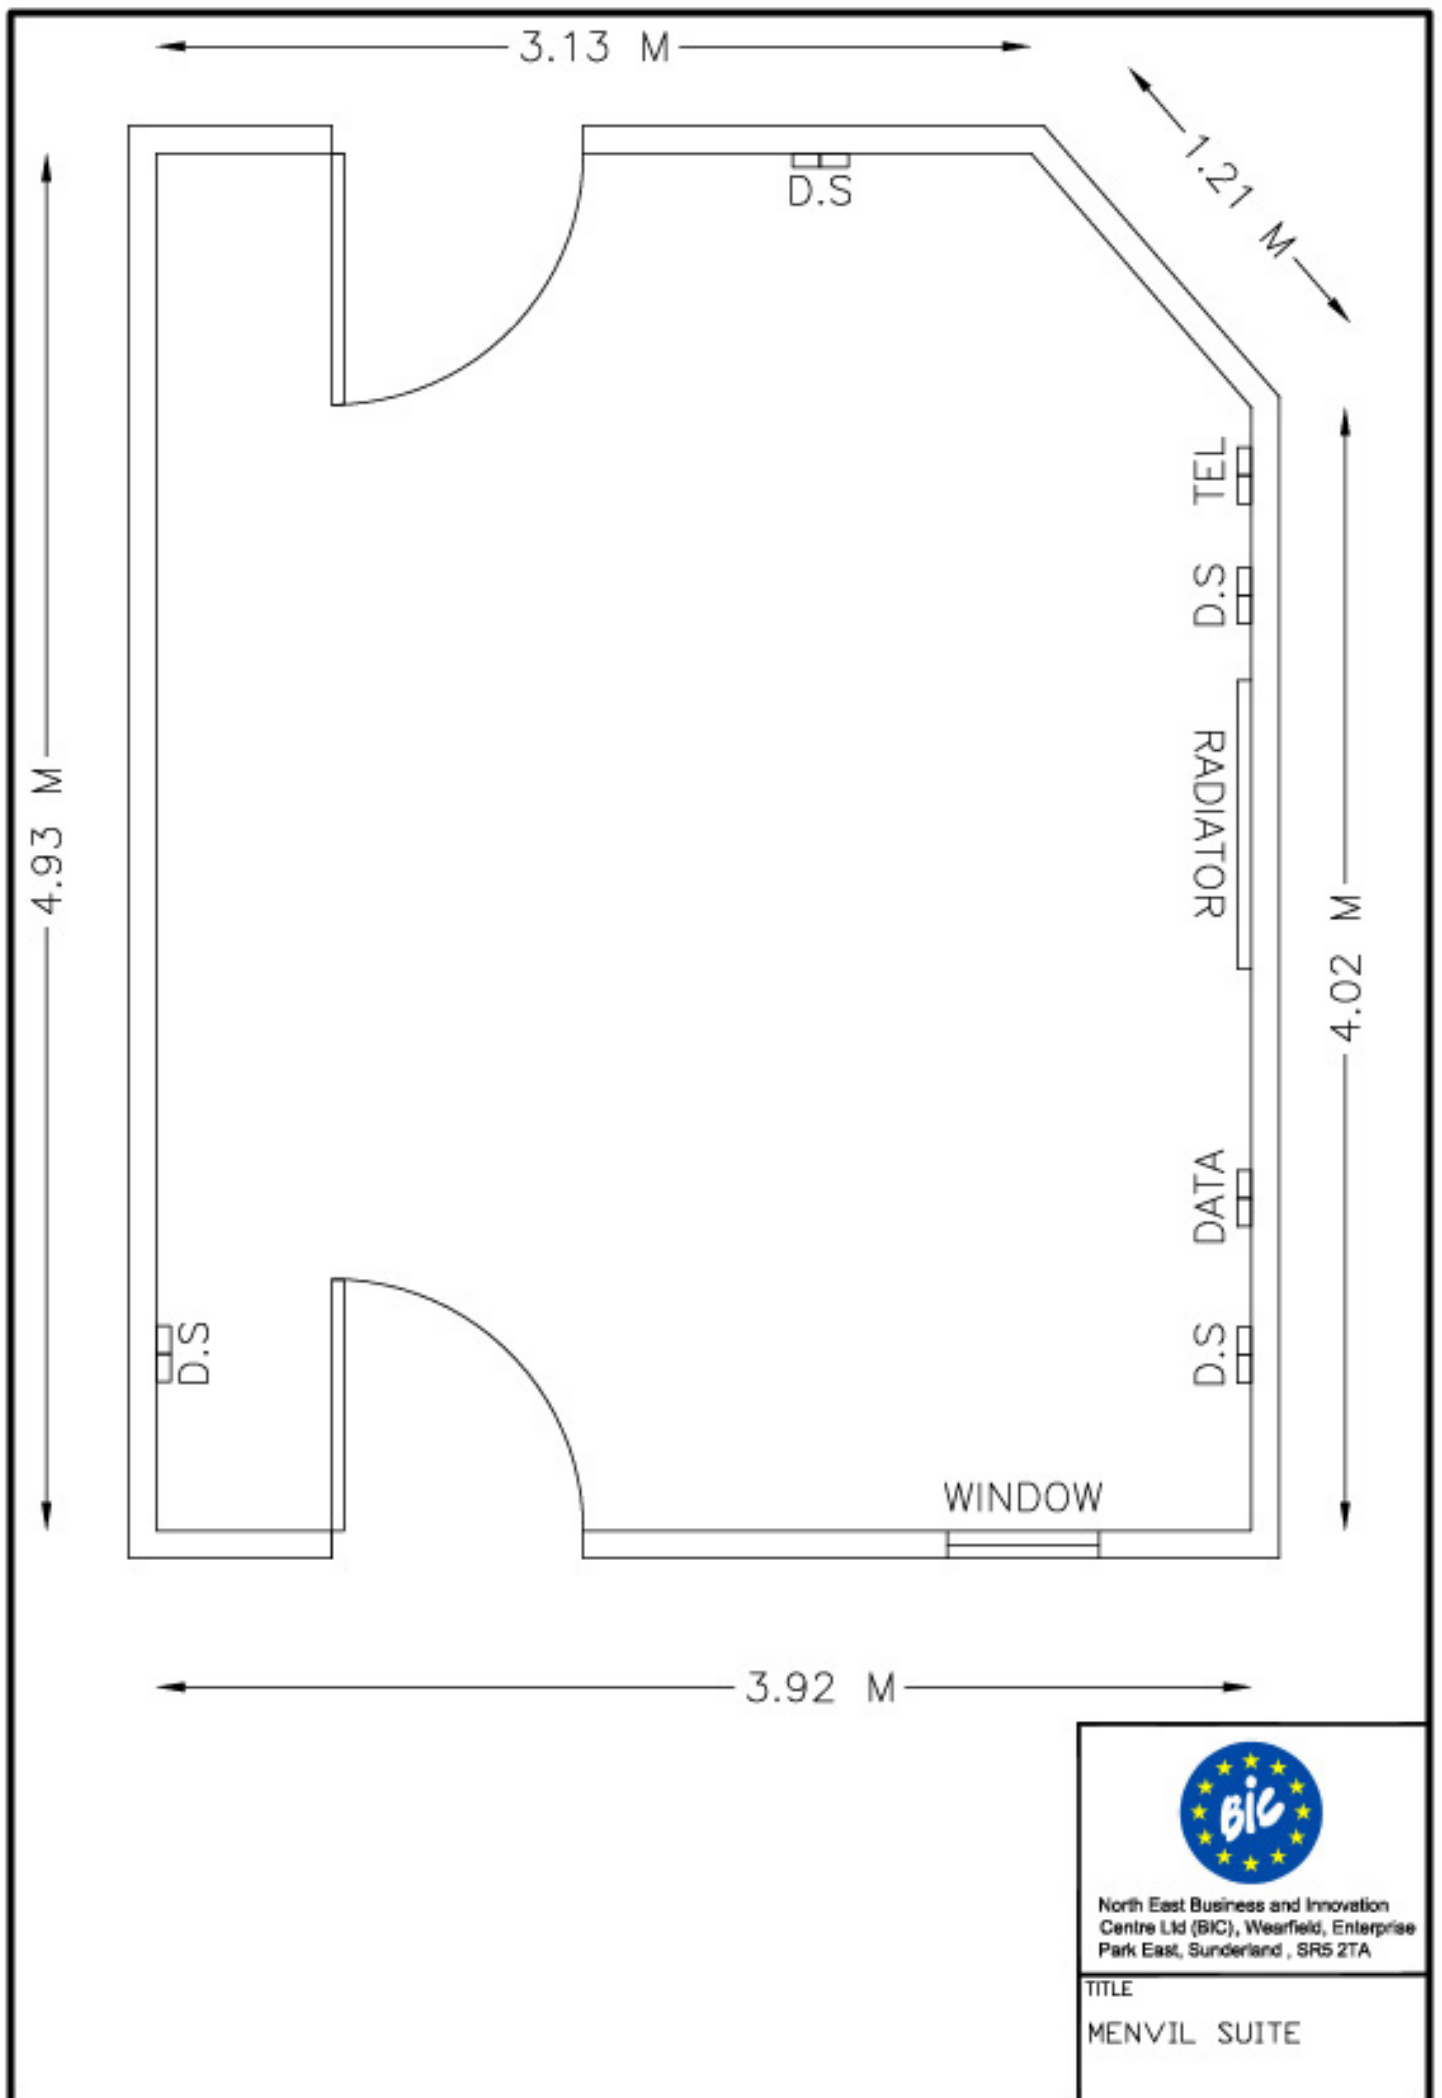

North East Business and Innovation
Centre Ltd (BIC), Wearfield, Enterprise
Park East, Sunderland , SR5 2TA

TITLE
MENVIL SUITE