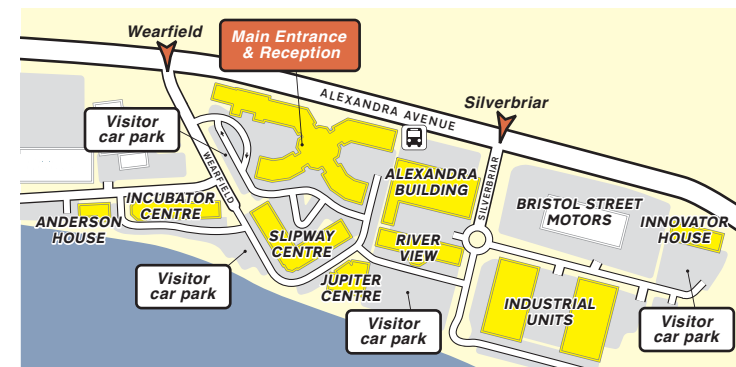

North East Business & Innovation Centre

Wearfield
Enterprise Park East
Sunderland
SR5 2TA

Tel: +44 (0) 191 516 6200
Fax: +44 (0) 191 516 6150
info@ne-bic.co.uk
www.ne-bic.co.uk

By Bus - Alexandra Avenue

A regular bus service runs from Park Lane Interchange. Please check with the local bus operator for the current timetable.

By Train - Sunderland Station

Approximately 15 minutes by taxi. Alternatively take a bus from Park Lane Interchange to Alexandra Avenue.

By Air - Newcastle Airport

Take the Metro (Green Line) to Sunderland Park Lane Interchange and then take the bus to Alexandra Avenue.

How to find us