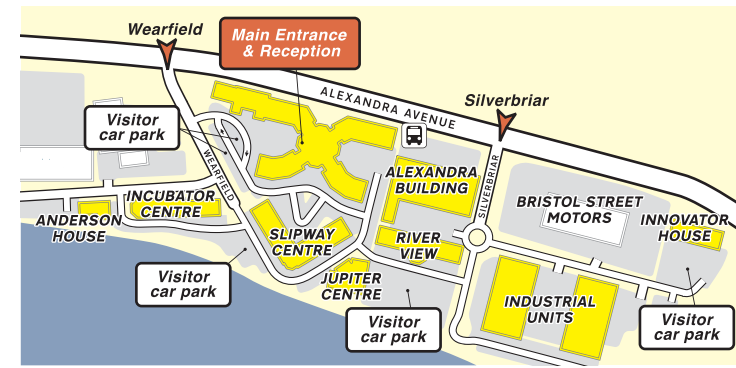

North East Business & Innovation Centre

Wearfield
Enterprise Park East
Sunderland
SR5 2TA

Tel: +44 (0) 191 516 6200
Fax: +44 (0) 191 516 6150
info@ne-bic.co.uk
www.ne-bic.co.uk

By Bus - Alexandra Avenue

A regular bus service runs from Park Lane Interchange. Please check with the local bus operator for the current timetable.

By Train - Sunderland Station

Approximately 15 minutes by taxi. Alternatively take a bus from Park Lane Interchange to Alexandra Avenue.

By Air - Newcastle Airport

Take the Metro (Green Line) to Sunderland Park Lane Interchange and then take the bus to Alexandra Avenue.

How to find us

From Tyne Tunnel, A184
Newcastle upon Tyne

From A1, A1(M)
A194(M)
Washington

From Hartlepool,
Middlesbrough